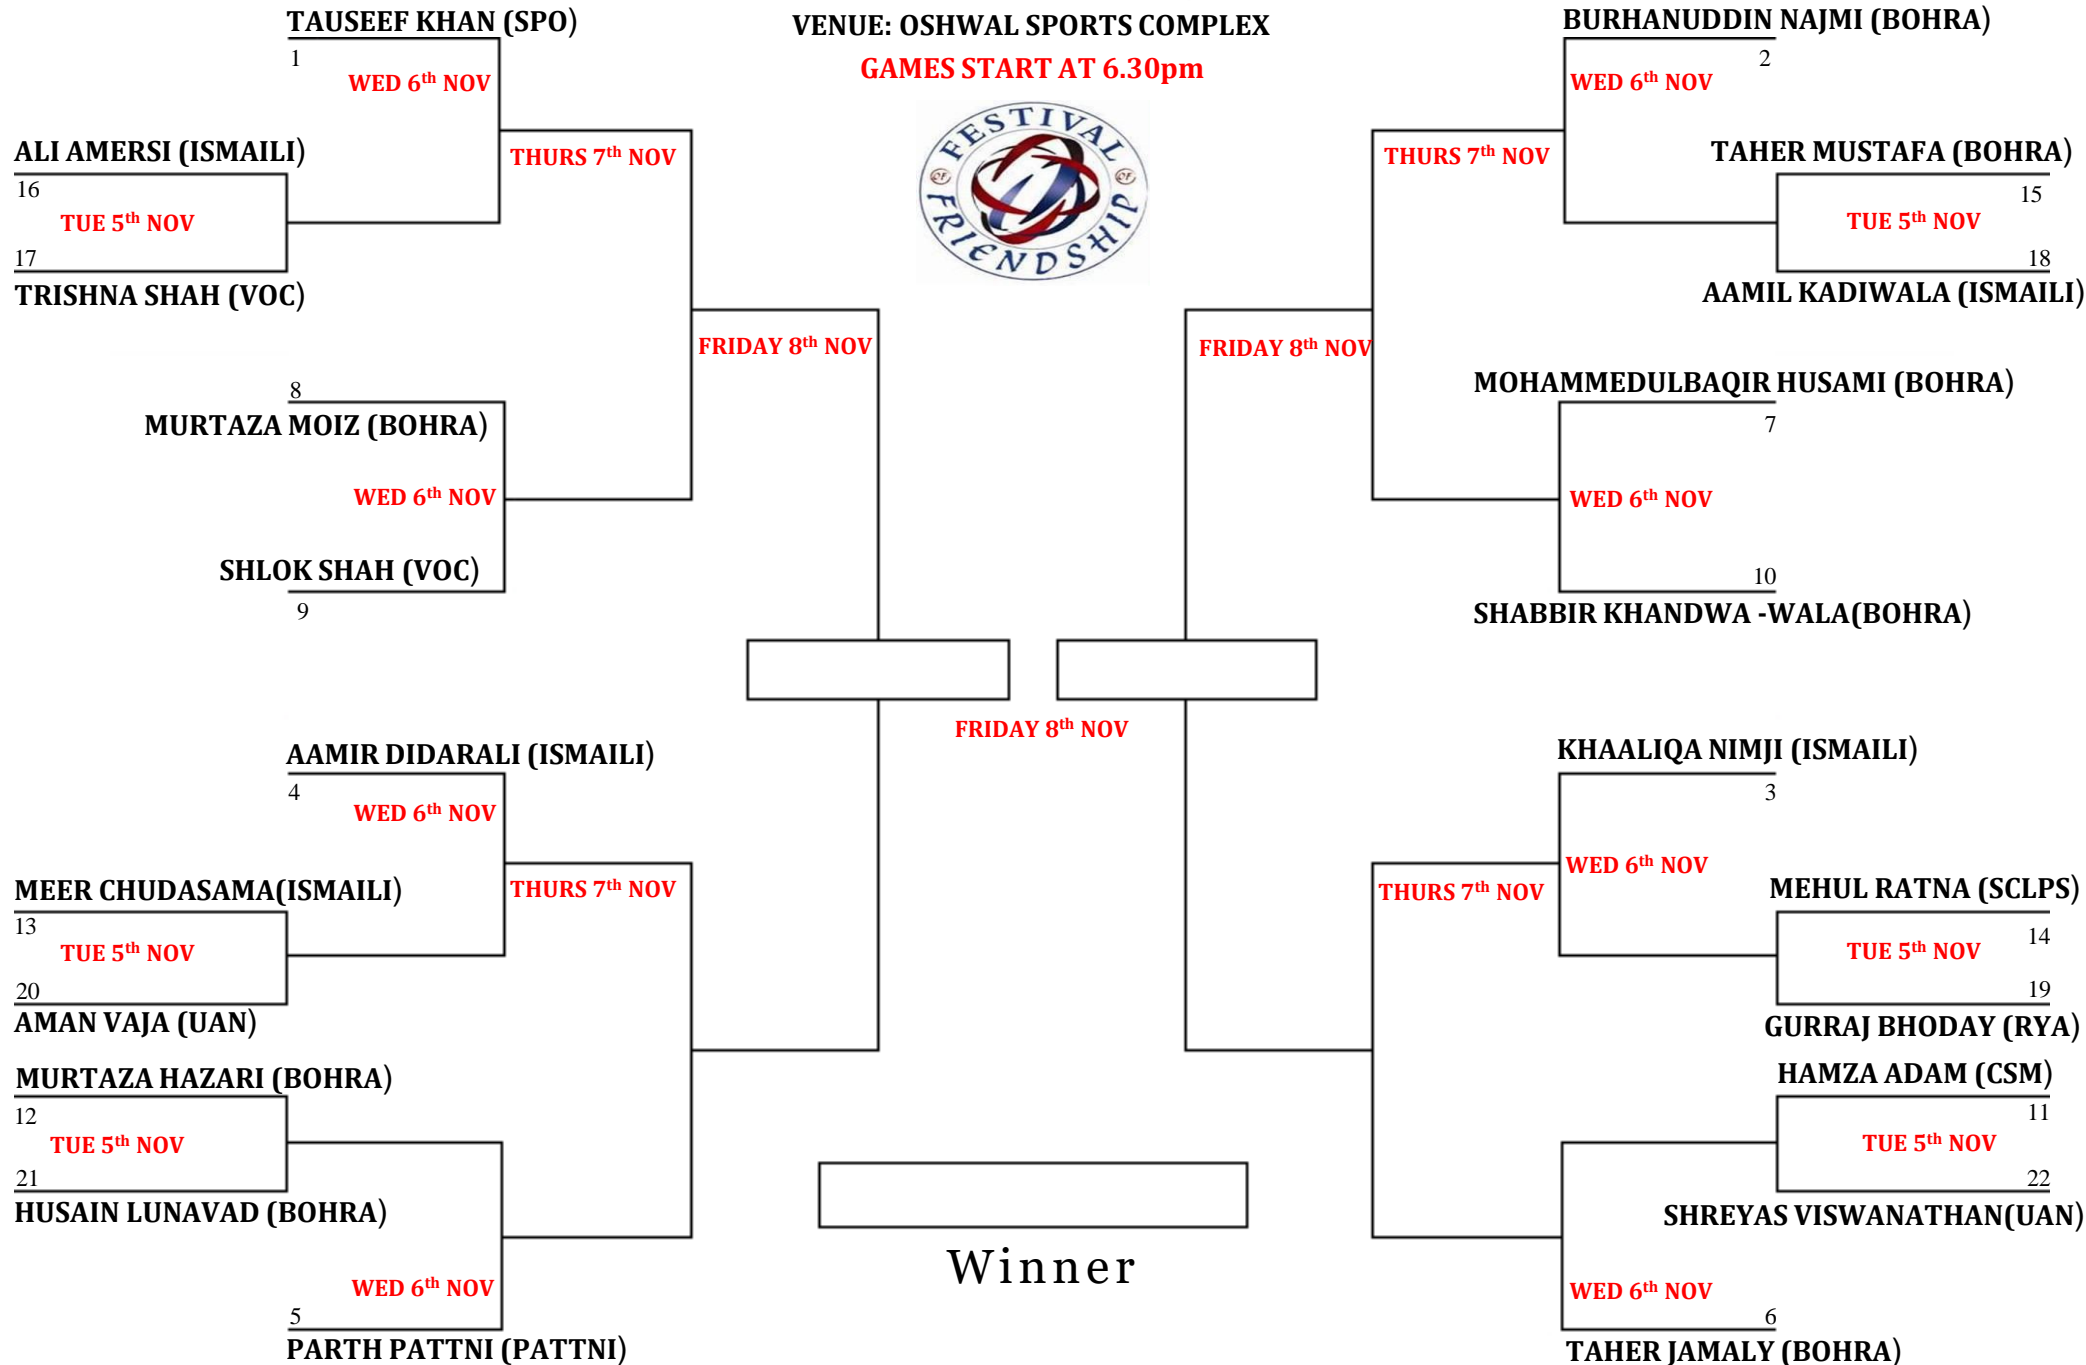

# SQUASH KNOCKOUT DRAW FOF 2024

(AGE GROUP 14 – 39)

VENUE: OSHWAL SPORTS COMPLEX

GAMES START AT 6.30pm

TEAMS MUST BE READY TO PLAY 15 MINUTES BEFORE THEIR GAME.

ANY GAMES NOT COMPLETED ON THE DAY DUE TO PLAYERS ARRIVING LATE SHALL BE A WALK-OVER TO THE PLAYER ARRIVING EARLIER.

All Qualifiers and first round losers in the 14 to 39 & over 40 age group will be drawn into an open plate event.